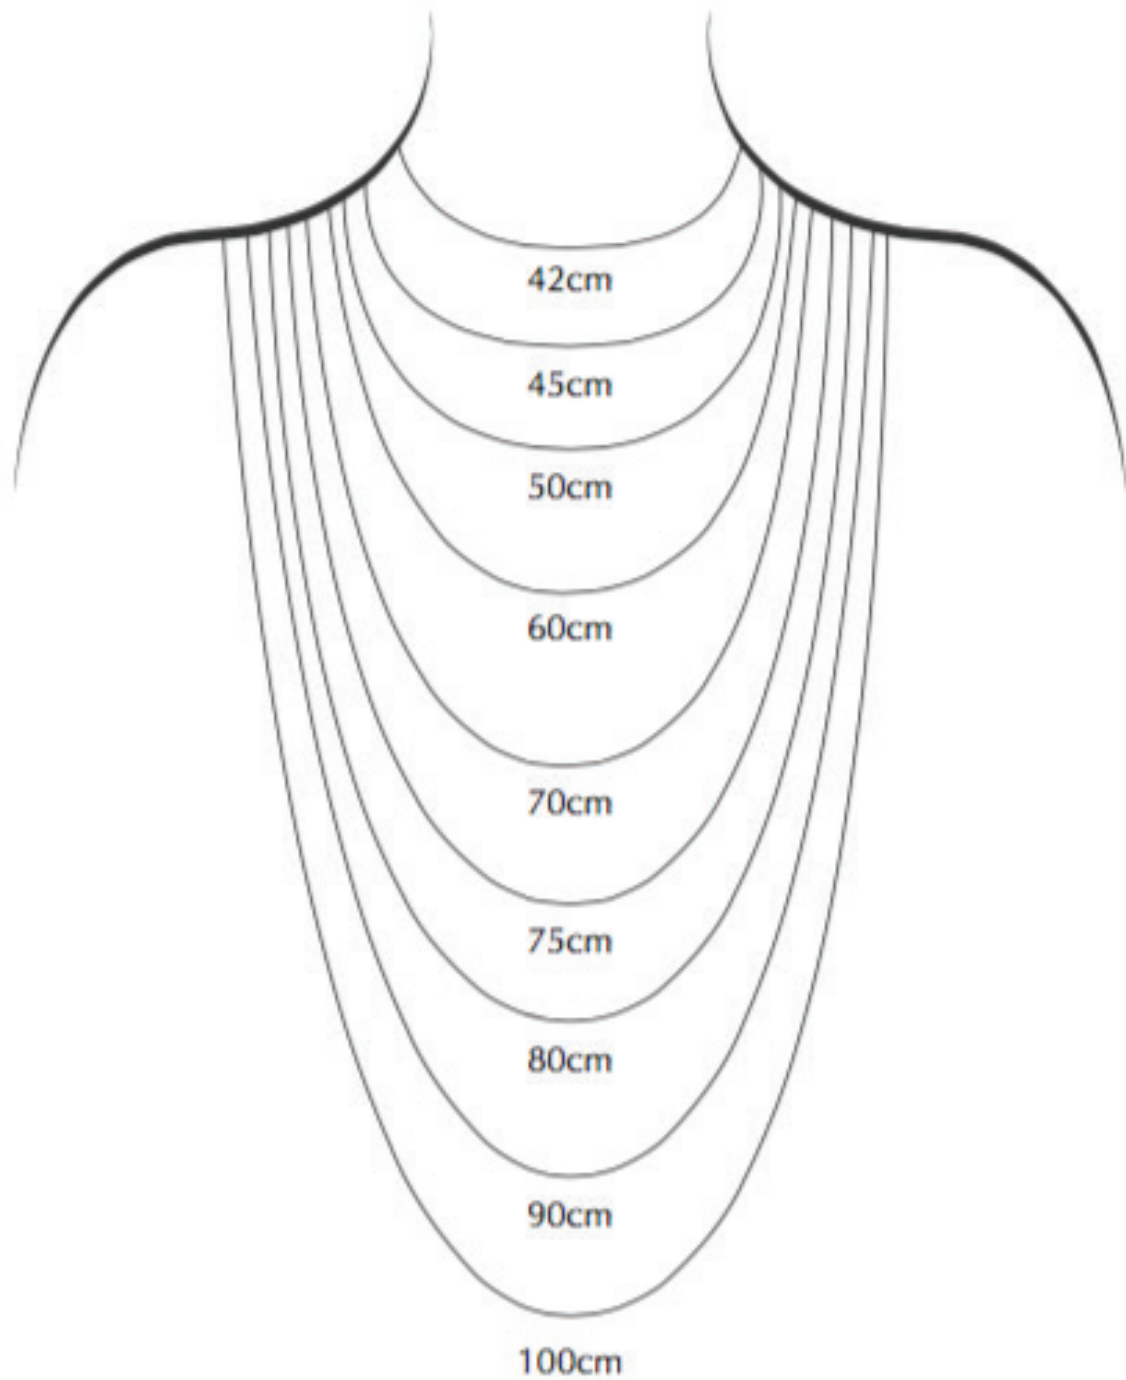

GUIDELINES FOR NECKLACE

Length CM	42	45	50	60	70	75	80	90	100
Length INCH	16.5	17.7	19.7	23.6	27.6	29.5	31.5	35.4	39.4